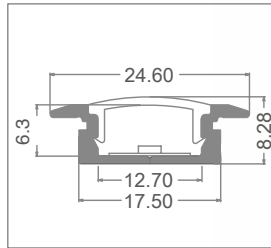

RECESSED PROFILES: P02H

CHARACTERISTICS

Reduced width recessed profile with edge protection finishing flaps. Equipped with angle-joint accessory.

CAN BE USED WITH LED STRIPS WITH MAXIMUM WIDTH:

12 mm.

MAXIMUM POWER:

15W/m

MATERIALS

6063 aluminium profile with white PMMA screen.

ACCESSORIES INCLUDED

Every 3 metre bar is complete with 3 sets of end caps (with or without holes) and 3 sets of mounting clips.

INSTALLATION

Recessed. Cabling can be in line with the profile or exit the bottom of the profile.

PACKAGE

Supplied in packages of 5 bars, each one measuring 3 meters complete with screen and accessories. Available with separate codes: 90° junction bracket as well as spare accessories.

Cutting Project profiles to size*:

fixed cost of piece work

VA04

* Includes mounting accessories.

IP20

art	Description	L1	H	L	8011905	
P02H-5-PF-300 ♦	profile complete with PMMA screen and accessories	24,6	8,28	3000	912390	1 / 5

MAX 12mm ♦ To be discontinued